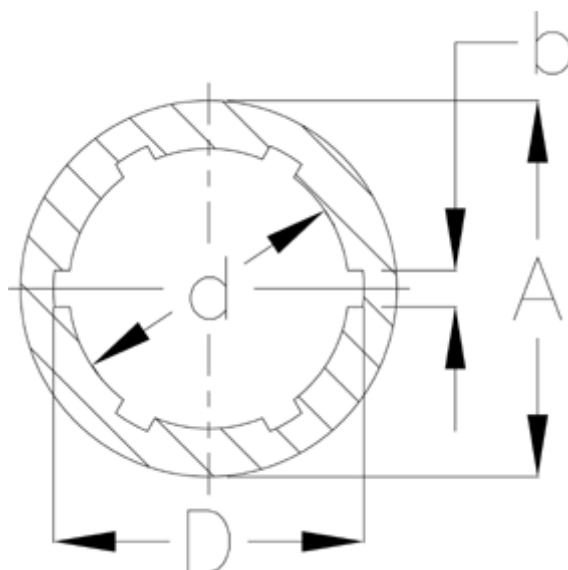

Article number: 071000511007

Description: Spline bore hub 1000511007
A6 x 28 x 34 length 60

Measures

A = 50

b = 7

D = 34

d = 28

Description = A 6x28x34

Length = 60